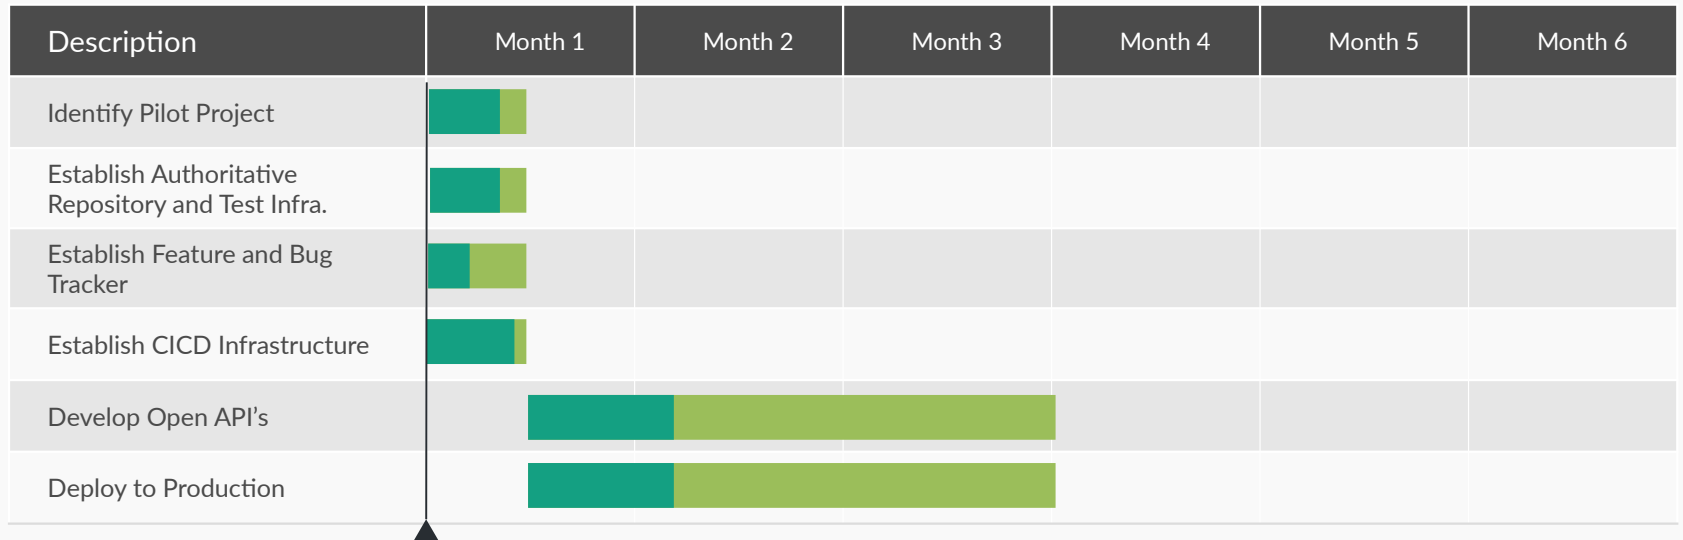

Upgrade and Maintain

Databases and Datastores

Continuous Integration

Every commit to the API is tested and integrated

Automated Delivery

Automatic deployment when builds are successful

Intelligence

Dashboards and Reports

To see our delivery pipelines in action reach out to us on [LinkedIn](#).

Sample Project Schedule

Ninety day Implementation

 Early adopters  Other Teams

Project Structure

Full Stack Team

Project – Metrics

Our current metrics